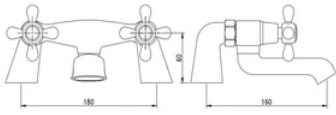

Basin Mixer NV114

Flow Rates:

0.5 Bar 17.3 | 1 Bar 23.8 | 5 Bar 33.2

Pair Of Basin Taps NV120

Flow Rates:

0.5 Bar 4.8 | 1 Bar 6 | 5 Bar 8.8

Ealing

**Bath Filler
NV116**