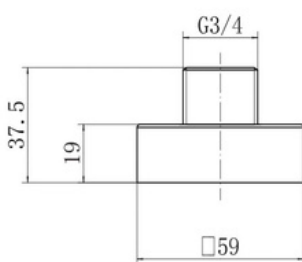

Square Easy Fix Shroud Kit
NV240