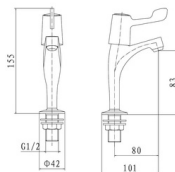

**Pair Of Kitchen Sink Taps
NV234**

Flow Rates:
0.5 Bar 4.8 | 1 Bar 6 | 5 Bar 8.8