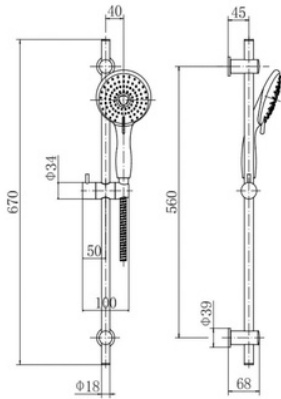

Mayfair Triple Concealed Valve
NV144 NV144-MB NV144-BB
 Flow Rates:
 0.5 Bar 6.3 | 1 Bar 9.1 | 5 Bar 15.8

Islington Round Bar Valve
NV160
 Flow Rates:
 0.5 Bar 7.6 | 1 Bar 10.9 | 5 Bar 18.9

Mayfair Square Bar Valve
NV166
 Flow Rates:
 0.5 Bar 4.5 | 1 Bar 6.2 | 5 Bar 12.1

Round Easy Fix Shroud Kit
NV238

Square Easy Fix Shroud Kit
NV240

Islington Slide Rail Kit
 NV192 NV192-MB NV192-BB

Mayfair Slide Rail Kit
 NV194 NV194-MB NV194-BB

Islington Deluxe Slide Rail Kit
 NV198 NV198-MB NV198-BB

Mayfair Deluxe Slide Rail Kit
 NV167 NV167-MB NV167-BB

Islington 200mm Shower Head
 NV170

Mayfair 200mm Shower Head
 NV172

Islington 200mm Shower Head
 NV174 NV174-MB NV174-BB

Mayfair 200mm Shower Head
 NV176 NV176-MB NV176-BB