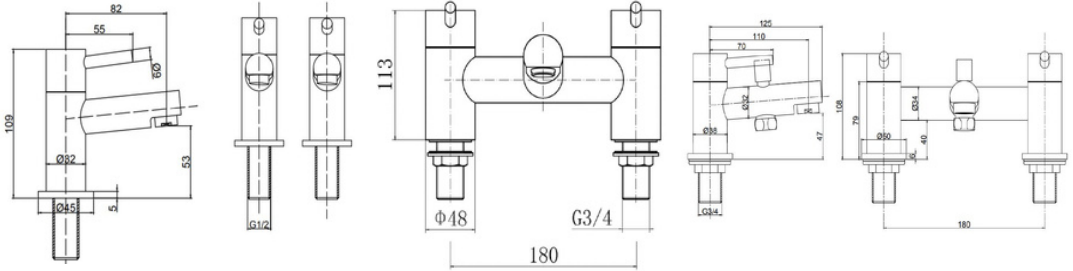

Pair Of Basin Taps NV100

Flow Rates:
0.5 Bar 4 | 1 Bar 5.1 | 5 Bar 8

Bath Filler NV096

Flow Rates:
0.5 Bar 16 | 1 Bar 22.3 | 5 Bar 38.1

Bath Shower Mixer NV098

Flow Rates:
0.5 Bar 5 | 1 Bar 7.7 | 5 Bar 11