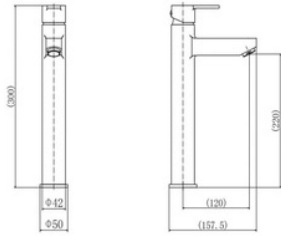

Bath Shower Mixer
NV006 NV006-MB

Flow Rates:
0.5 Bar 22.9 | 1 Bar 13.3 | 5 Bar 53.9

Acton

Tall Basin Mixer

NV003

Flow Rates:

0.5 Bar 7.7 | 1 Bar 10.7 | 5 Bar 18.7

Knightsbridge