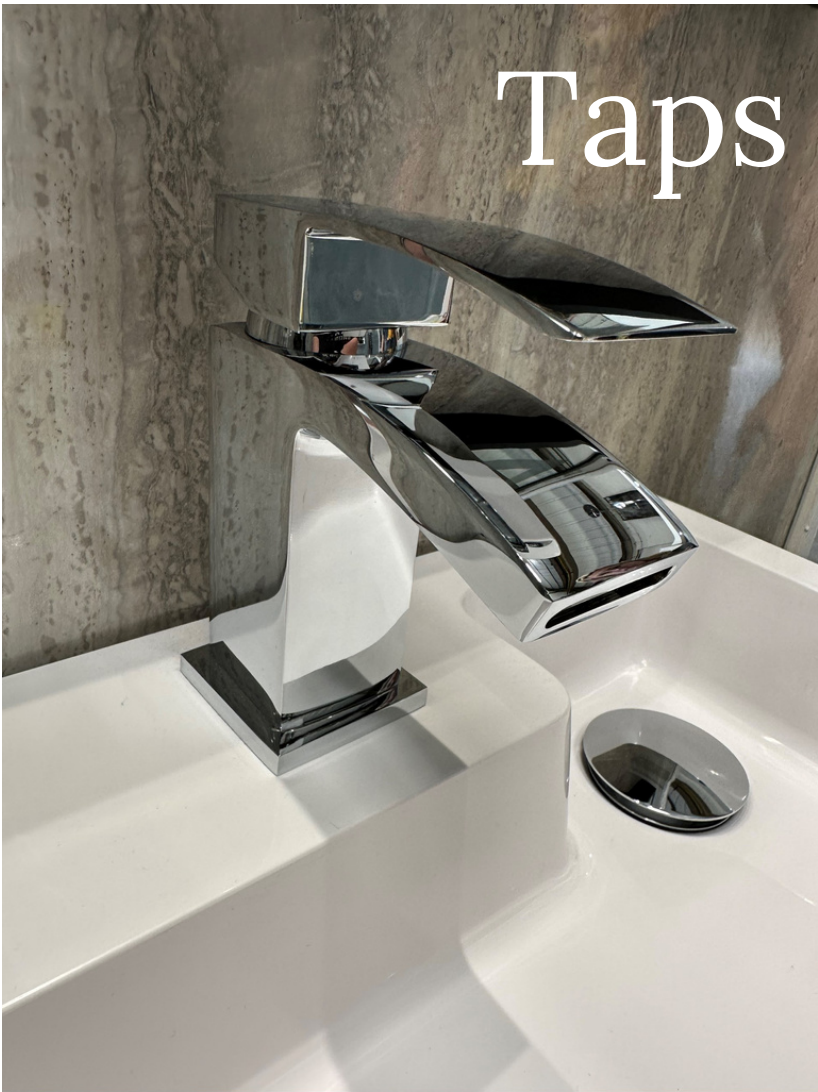

Taps

The Noveua Tap Collection is home to a range of styles to suit both modern and traditional bathroom designs. Soothing tones of chrome, matt black and brushed brass finishes, offer luxurious styling to complete the look of the over all aesthetic.

FREE

Each mono, mini and tall basin mixer comes complete with a click clack waste.

10 years guarantee on chrome products. 2 years guarantee on other finishes.