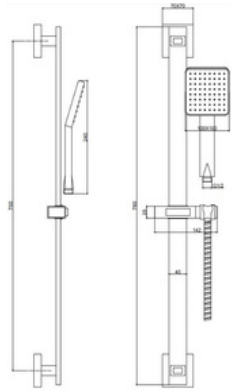

Mayfair Triple Concealed Valve
NV144 NV144-MB NV144-BB
 Flow Rates:
 0.5 Bar 6.3 | 1 Bar 9.1 | 5 Bar 15.8

Islington Round Bar Valve
NV160
 Flow Rates:
 0.5 Bar 7.6 | 1 Bar 10.9 | 5 Bar 18.9

Mayfair Square Bar Valve
NV166
 Flow Rates:
 0.5 Bar 4.5 | 1 Bar 6.2 | 5 Bar 12.1

Round Easy Fix Shroud Kit
NV238

Square Easy Fix Shroud Kit
NV240

Islington Slide Rail Kit
 NV192 NV192-MB NV192-BB

Mayfair Slide Rail Kit
 NV194 NV194-MB NV194-BB

Islington Deluxe Slide Rail Kit
 NV198 NV198-MB NV198-BB

Mayfair Deluxe Slide Rail Kit
 NV167 NV167-MB NV167-BB

Islington 200mm Shower Head
 NV170

Mayfair 200mm Shower Head
 NV172

Islington 200mm Shower Head
 NV174 NV174-MB NV174-BB

Mayfair 200mm Shower Head
 NV176 NV176-MB NV176-BB