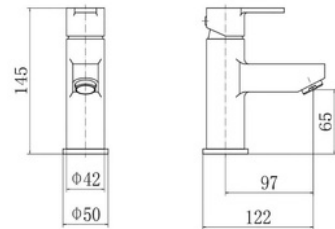

Acton

Basin Mixer
NV002 NV002-MB

Flow Rates:
0.5 Bar 9.8 | 1 Bar 13.4 | 5 Bar 22.8