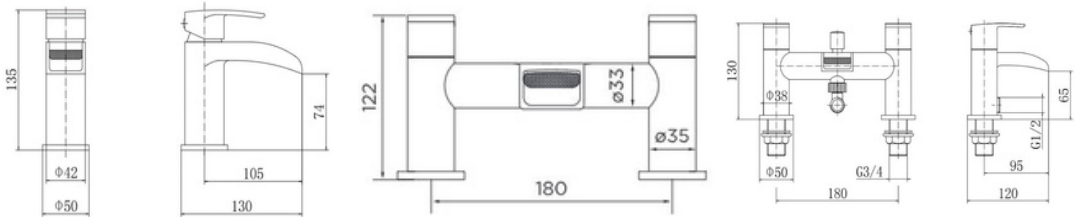

Bath Shower Mixer
NV006 NV006-MB

Flow Rates:
0.5 Bar 22.9 | 1 Bar 13.3 | 5 Bar 53.9

Acton

Tall Basin Mixer

NV003

Flow Rates:

0.5 Bar 7.7 | 1 Bar 10.7 | 5 Bar 18.7

Knightsbridge