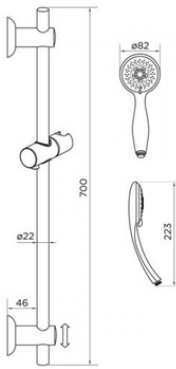

Mayfair Twin Concealed Valve
NV142 NV142-MB NV142-BB
 Flow Rates:
 0.5 Bar 6.8 | 1 Bar 9.5 | 5 Bar 14.3

Islington Triple Concealed Valve
NV148 NV148-MB NV148-BB
 Flow Rates:
 0.5 Bar 6.3 | 1 Bar 9.1 | 5 Bar 15.8

Mayfair Triple Concealed Valve
NV144 NV144-MB NV144-BB
 Flow Rates:
 0.5 Bar 6.3 | 1 Bar 9.1 | 5 Bar 15.8

Islington Round Bar Valve
NV160
 Flow Rates:
 0.5 Bar 7.6 | 1 Bar 10.9 | 5 Bar 18.9

Mayfair Square Bar Valve
NV166
 Flow Rates:
 0.5 Bar 4.5 | 1 Bar 6.2 | 5 Bar 12.1

Round Easy Fix Shroud Kit
NV238

Square Easy Fix Shroud Kit
NV240

Islington Slide Rail Kit
 NV192 NV192-MB NV192-BB

Mayfair Slide Rail Kit
 NV194 NV194-MB NV194-BB

Islington Deluxe Slide Rail Kit
 NV198 NV198-MB NV198-BB

Mayfair Deluxe Slide Rail Kit
 NV167 NV167-MB NV167-BB

Islington 200mm Shower Head
 NV170

Mayfair 200mm Shower Head
 NV172

Islington 200mm Shower Head
 NV174 NV174-MB NV174-BB

Mayfair 200mm Shower Head
 NV176 NV176-MB NV176-BB