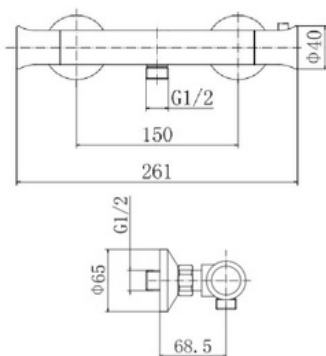

Mayfair Twin Concealed Valve
NV142 NV142-MB NV142-BB
Flow Rates:
0.5 Bar 6.8 | 1 Bar 9.5 | 5 Bar 14.3

Islington Triple Concealed Valve
NV148 NV148-MB NV148-BB
Flow Rates:
0.5 Bar 6.3 | 1 Bar 9.1 | 5 Bar 15.8