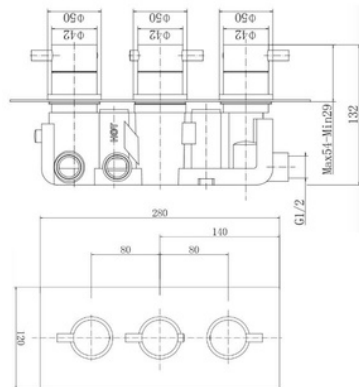

Islington Triple Concealed Valve
NV148 NV148-MB NV148-BB
Flow Rates:
0.5 Bar 6.3 | 1 Bar 9.1 | 5 Bar 15.8