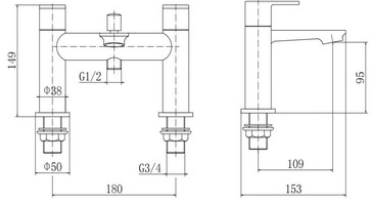

Bath Shower Mixer
NV304CP NV304MB NV304BB

Flow Rates:
0.5 Bar 13.3 | 1 Bar 26.7 | 5 Bar 32.8