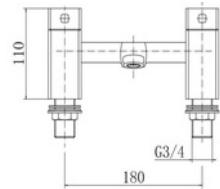

**Freestanding Bath Shower Mixer
NV072 NV072-MB**

Flow Rates:
0.5 Bar 6.6 | 1 Bar 9 | 5 Bar 15.3

Lambeth

**Basin Mixer
NV082**

Flow Rates:
0.5 Bar 9.5 | 1 Bar 13.1 | 5 Bar 22.5

**Mini Basin Mixer
NV080**

Flow Rates:
0.5 Bar 9.4 | 1 Bar 12.9 | 5 Bar 21.9