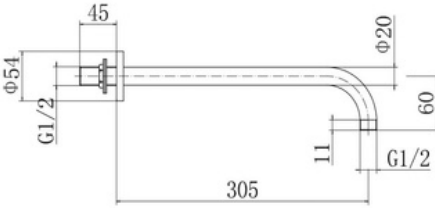

Mayfair Deluxe Slide Rail Kit
 NV167 NV167-MB NV167-BB

Islington 200mm Shower Head
 NV170

Mayfair 200mm Shower Head
 NV172

Islington 200mm Shower Head
 NV174 NV174-MB NV174-BB

Mayfair 200mm Shower Head
 NV176 NV176-MB NV176-BB