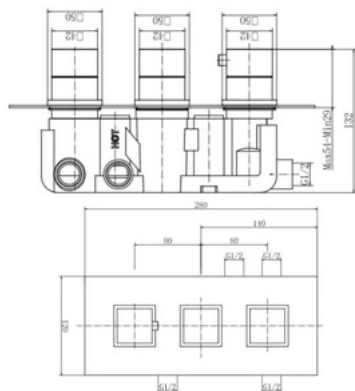

Islington Round Bar Valve
NV160
Flow Rates:
0.5 Bar 7.6 | 1 Bar 10.9 | 5 Bar 18.9

Mayfair Triple Concealed Valve
NV144 NV144-MB NV144-BB
Flow Rates:
0.5 Bar 6.3 | 1 Bar 9.1 | 5 Bar 15.8