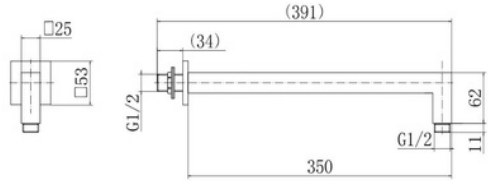

Mayfair Wall Mounted Shower Arm - Type A
NV186