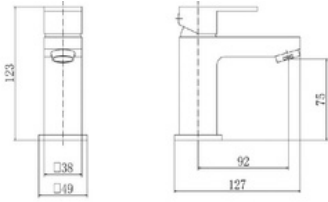

Barbican

Basin Mixer

NV020

Flow Rates:

0.5 Bar 6.8 | 1 Bar 9.5 | 5 Bar 16.1

Wall Mounted Basin Mixer

NV022

Flow Rates:

0.5 Bar 6.8 | 1 Bar 9.5 | 5 Bar 16.1

Bath Filler

NV024

Flow Rates:

0.5 Bar 9.4 | 1 Bar 13.5 | 5 Bar 21.9