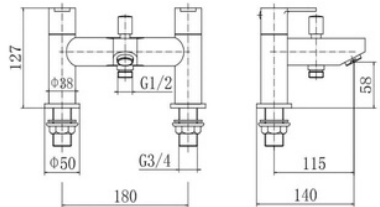

Bath Shower Mixer
NV006 NV006-MB

Flow Rates:
0.5 Bar 22.9 | 1 Bar 13.3 | 5 Bar 53.9

Acton

Tall Basin Mixer

NV003

Flow Rates:

0.5 Bar 7.7 | 1 Bar 10.7 | 5 Bar 18.7

Knightsbridge