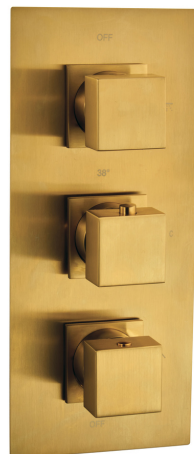

Chrome
NV146
£310.00

Matt Black
NV146-MB
£370.00

Brushed Brass
NV146-BB
£390.00

Mayfair Square Twin Concealed Shower Valves - Single Outlet

Chrome
NV142
£320.00

Matt Black
NV142-MB
£380.00

Brushed Brass
NV142-BB
£400.00

Islington Round Triple Concealed Shower Valves - Twin Outlet

Chrome
NV148
£430.00

Matt Black
NV148-MB
£470.00

Brushed Brass
NV148-BB
£490.00

Mayfair Square Triple Concealed Shower Valves - Twin Outlet

Chrome
NV144
£440.00

Matt Black
NV144-MB
£480.00

Brushed Brass
NV144-BB
£500.00

Shower Valves & Accessories

Islington Round Single Outlet Thermostatic Bar Valves

Chrome
NV160
£160.00

Matt Black
NV160-MB
£190.00

Brushed Brass
NV160-BB
£200.00