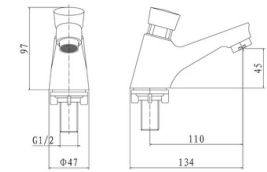

**Non-Concussive Taps
NV236**

Flow Rates:
0.5 Bar 4.8 | 1 Bar 6 | 5 Bar 8.8