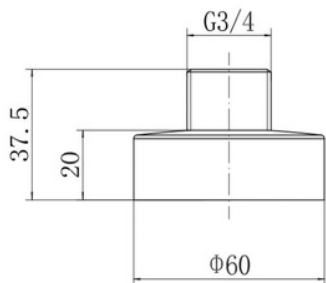

Mayfair Triple Concealed Valve
NV144 NV144-MB NV144-BB
 Flow Rates:
 0.5 Bar 6.3 | 1 Bar 9.1 | 5 Bar 15.8

Islington Round Bar Valve
NV160
 Flow Rates:
 0.5 Bar 7.6 | 1 Bar 10.9 | 5 Bar 18.9

Mayfair Square Bar Valve
NV166
 Flow Rates:
 0.5 Bar 4.5 | 1 Bar 6.2 | 5 Bar 12.1