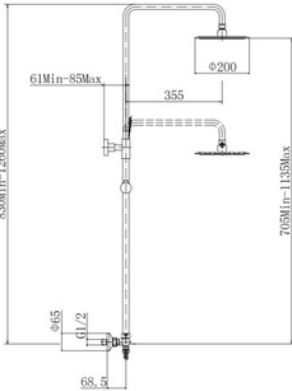

Showers

Islington Round Thermostatic Shower Set

NV134 NV134-MB NV134-BB

Flow Rates:

0.5 Bar 7.6 | 1 Bar 10.7 | 5 Bar 18.7

Mayfair Square Thermostatic Shower Set

NV136 NV136-MB NV136-BB

Flow Rates:

0.5 Bar 7.6 | 1 Bar 10.7 | 5 Bar 18.7

Belgravia Thermostatic Shower Set

NV138

Flow Rates:

0.5 Bar 8.6 | 1 Bar 12 | 5 Bar 21.7

Lewisham Thermostatic Shower Set

NV139R

Flow Rates:

0.5 Bar 5 | 1 Bar 7.2 | 5 Bar 12.2

Westminster Thermostatic Shower Set

NV13RS

Flow Rates:

0.5 Bar 6.6 | 1 Bar 9.2 | 5 Bar 15.7