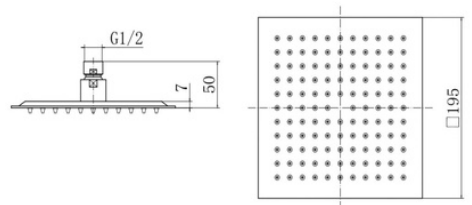

Mayfair Deluxe Slide Rail Kit
 NV167 NV167-MB NV167-BB

Islington 200mm Shower Head
 NV170

Mayfair 200mm Shower Head
 NV172

Islington 200mm Shower Head
 NV174 NV174-MB NV174-BB

Mayfair 200mm Shower Head
 NV176 NV176-MB NV176-BB