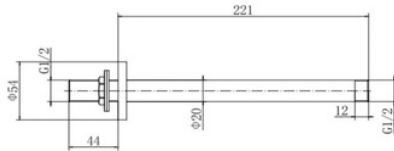

Islington Ceiling Shower Arm
NV184 NV184-MB NV184-BB