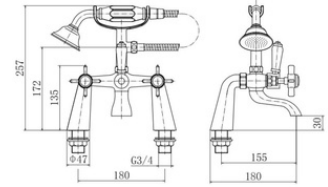

**Bath Shower Mixer
NV126**

Flow Rates:
0.5 Bar 4.8 | 1 Bar 6 | 5 Bar 9.9