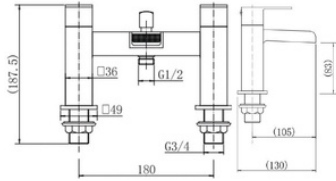

**Mini Basin Mixer
NV064**

Flow Rates:
0.5 Bar 5.3 | 1 Bar 7.2 | 5 Bar 12.3

**Bath Filler
NV068**

Flow Rates:
0.5 Bar 27.1 | 1 Bar 37.5 | 5 Bar 64.1

**Bath Shower Mixer
NV070**

Flow Rates:
0.5 Bar 26.7 | 1 Bar 36.7 | 5 Bar 63.2