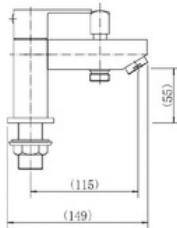

Flow Rates:

0.5 Bar 6.8 | 1 Bar 9.5 | 5 Bar 16.1

Bath Filler

NV024

Flow Rates:

0.5 Bar 9.4 | 1 Bar 13.5 | 5 Bar 21.9

Bath Shower Mixer

NV025