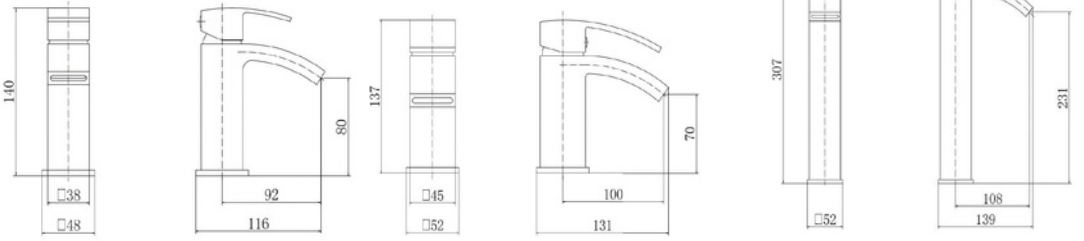

NV028

Flow Rates:

0.5 Bar 19 | 1 Bar 25.5 | 5 Bar 42.2

Bath Shower Mixer

NV030

Flow Rates:

0.5 Bar 12.4 | 1 Bar 25.4 | 5 Bar 33.5

Farrington