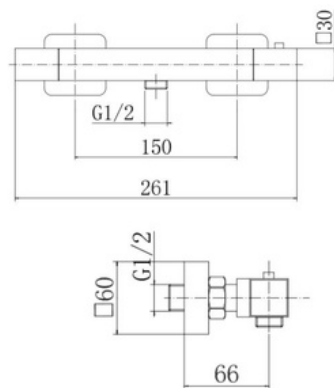

Mayfair Square Bar Valve
NV166
Flow Rates:
0.5 Bar 4.5 | 1 Bar 6.2 | 5 Bar 12.1