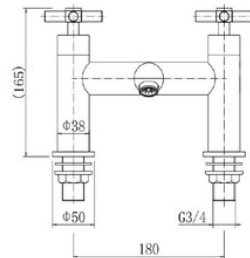

Euston

Basin Mixer

NV026

Flow Rates:

0.5 Bar 12.8 | 1 Bar 17.7 | 5 Bar 30.4

Bath Filler

NV028

Flow Rates:

0.5 Bar 19 | 1 Bar 25.5 | 5 Bar 42.2

Bath Shower Mixer

NV030

Flow Rates:

0.5 Bar 12.4 | 1 Bar 25.4 | 5 Bar 33.5