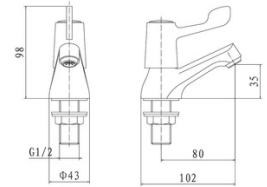

**Cranked Bath Shower Mixer
NV132**

Flow Rates:
0.5 Bar 4.8 | 1 Bar 6 | 5 Bar 9.9

**Pair Of Bath Taps
NV130**

Flow Rates:
0.5 Bar 4.8 | 1 Bar 6.1 | 5 Bar 8.9

Hounslow

**Pair Of Basin Taps
NV230**

Flow Rates:
0.5 Bar 4.8 | 1 Bar 6 | 5 Bar 8.8