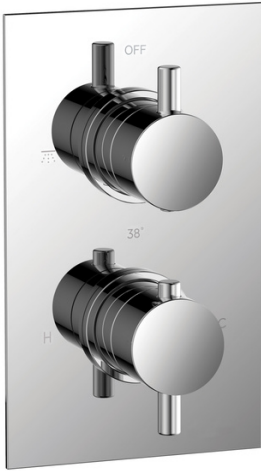

Westminster Square
Shower Set
NV13RS
£320.00

Belgravia Traditional
Shower Set
NV138
£900.00

Concealed Valves

Achieve a minimal design with the Noveua concealed shower valves.

Islington Round Twin Concealed Shower Valves - Single Outlet

Chrome
NV146
£310.00

Matt Black
NV146-MB
£370.00

Brushed Brass
NV146-BB
£390.00

Mayfair Square Twin Concealed Shower Valves - Single Outlet

Chrome
NV142
£320.00

Matt Black
NV142-MB
£380.00

Brushed Brass
NV142-BB
£400.00