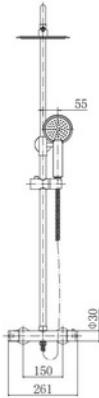

Showers

Islington Round Thermostatic Shower Set

NV134 NV134-MB NV134-BB

Flow Rates:

0.5 Bar 7.6 | 1 Bar 10.7 | 5 Bar 18.7

Mayfair Square Thermostatic Shower Set

NV136 NV136-MB NV136-BB

Flow Rates:

0.5 Bar 7.6 | 1 Bar 10.7 | 5 Bar 18.7

Belgravia Thermostatic Shower Set

NV138

Flow Rates:

0.5 Bar 8.6 | 1 Bar 12 | 5 Bar 21.7

Lewisham Thermostatic Shower Set

NV139R

Flow Rates:

0.5 Bar 5 | 1 Bar 7.2 | 5 Bar 12.2

Westminster Thermostatic Shower Set

NV13RS

Flow Rates:

0.5 Bar 6.6 | 1 Bar 9.2 | 5 Bar 15.7

Islington Twin Concealed Valve
NV146 NV146-MB NV146-BB
 Flow Rates:
 0.5 Bar 6.8 | 1 Bar 9.5 | 5 Bar 14.3