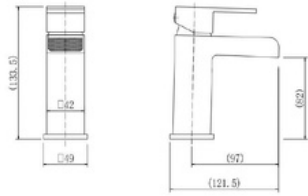

Kennington

**Basin Mixer
NV066**

Flow Rates:
0.5 Bar 8.8 | 1 Bar 12.3 | 5 Bar 21.1