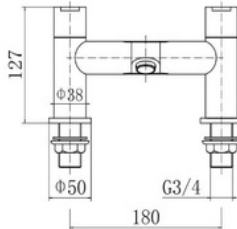

Bath Filler
NV004 NV004-MB

Flow Rates:
0.5 Bar 20.9 | 1 Bar 29.7 | 5 Bar 50.7