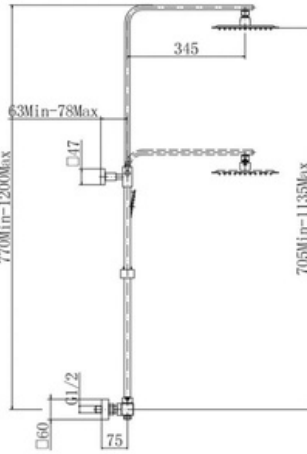

Showers

Islington Round Thermostatic Shower Set

NV134 NV134-MB NV134-BB

Flow Rates:

0.5 Bar 7.6 | 1 Bar 10.7 | 5 Bar 18.7

Mayfair Square Thermostatic Shower Set

NV136 NV136-MB NV136-BB

Flow Rates: