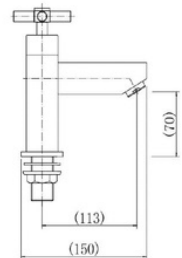

Euston

Basin Mixer

NV026

Flow Rates:

0.5 Bar 12.8 | 1 Bar 17.7 | 5 Bar 30.4

Bath Filler

NV028

Flow Rates:

0.5 Bar 19 | 1 Bar 25.5 | 5 Bar 42.2

Bath Shower Mixer

NV030

Flow Rates:

0.5 Bar 12.4 | 1 Bar 25.4 | 5 Bar 33.5