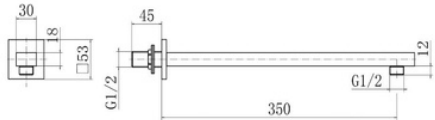

Mayfair Wall Mounted Shower Arm - Type B
NV188 NV188-MB NV188-BB