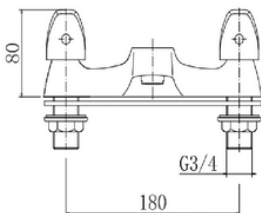

Bath Shower Mixer NV112

Flow Rates:

0.5 Bar 5 | 1 Bar 5.2 | 5 Bar 9.4

Deck Mounted Bath Filler NV110-WRAS

Flow Rates:

0.5 Bar 4.9 | 1 Bar 5.9 | 5 Bar 9.3

WRAS Approved: Yes

Deck Mounted Bath Shower Mixer NV112-WRAS

Flow Rates:

0.5 Bar 5 | 1 Bar 5.2 | 5 Bar 9.4

WRAS Approved: Yes