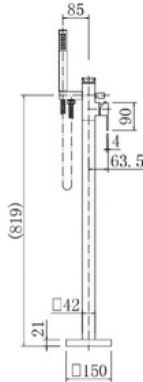

**Mini Basin Mixer
NV064**

Flow Rates:
0.5 Bar 5.3 | 1 Bar 7.2 | 5 Bar 12.3

**Bath Filler
NV068**

Flow Rates:
0.5 Bar 27.1 | 1 Bar 37.5 | 5 Bar 64.1

**Bath Shower Mixer
NV070**

Flow Rates:
0.5 Bar 26.7 | 1 Bar 36.7 | 5 Bar 63.2