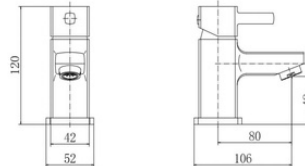

**Freestanding Bath Shower Mixer
NV072 NV072-MB**

Flow Rates:
0.5 Bar 6.6 | 1 Bar 9 | 5 Bar 15.3

Lambeth

**Basin Mixer
NV082**

Flow Rates:
0.5 Bar 9.5 | 1 Bar 13.1 | 5 Bar 22.5

**Mini Basin Mixer
NV080**

Flow Rates:
0.5 Bar 9.4 | 1 Bar 12.9 | 5 Bar 21.9