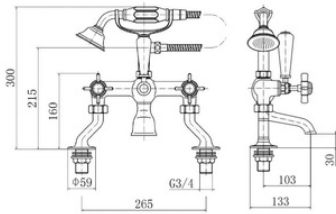

**Basin Mixer
NV124**

Flow Rates:
0.5 Bar 17.3 | 1 Bar 23.8 | 5 Bar 33.2

**Pair Of Basin Taps
NV128**

Flow Rates:
0.5 Bar 4.8 | 1 Bar 6 | 5 Bar 8.8

**Bath Shower Mixer
NV126**

Flow Rates:
0.5 Bar 4.8 | 1 Bar 6 | 5 Bar 9.9