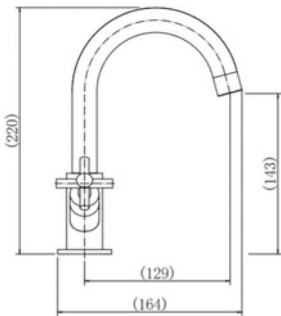

Euston

Basin Mixer

NV026

Flow Rates:

0.5 Bar 12.8 | 1 Bar 17.7 | 5 Bar 30.4

Bath Filler

NV028

Flow Rates:

0.5 Bar 19 | 1 Bar 25.5 | 5 Bar 42.2

Bath Shower Mixer

NV030

Flow Rates:

0.5 Bar 12.4 | 1 Bar 25.4 | 5 Bar 33.5