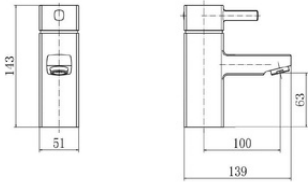

Lambeth

**Basin Mixer
NV082**

Flow Rates:
0.5 Bar 9.5 | 1 Bar 13.1 | 5 Bar 22.5