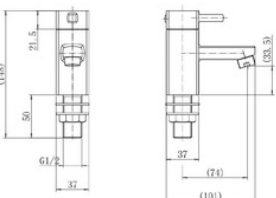

**Pair of Basin Pillar Taps
NV088**

Flow Rates:
0.5 Bar 8.7 | 1 Bar 21.1 | 5 Bar 20.8