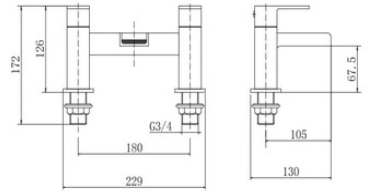

**Bath Filler
NV068**

Flow Rates:
0.5 Bar 27.1 | 1 Bar 37.5 | 5 Bar 64.1