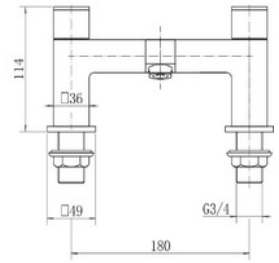

Barbican

Basin Mixer

NV020

Flow Rates:

0.5 Bar 6.8 | 1 Bar 9.5 | 5 Bar 16.1

Wall Mounted Basin Mixer

NV022

Flow Rates:

0.5 Bar 6.8 | 1 Bar 9.5 | 5 Bar 16.1

Bath Filler

NV024

Flow Rates:

0.5 Bar 9.4 | 1 Bar 13.5 | 5 Bar 21.9