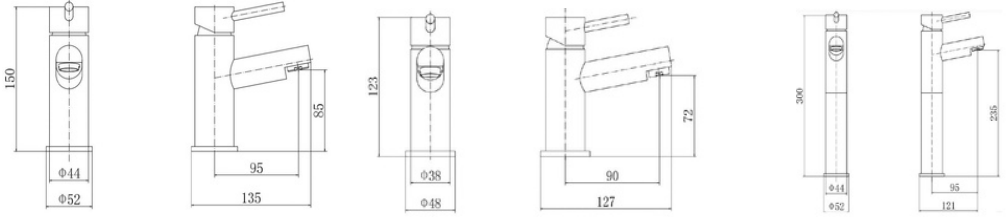

Clapham

Basin Mixer NV092

Flow Rates:
0.5 Bar 7.7 | 1 Bar 10.7 | 5 Bar 18.1

Mini Basin Mixer NV0922

Flow Rates:
0.5 Bar 5.3 | 1 Bar 7.2 | 5 Bar 12.3

Tall Basin Mixer NV094

Flow Rates:
0.5 Bar 7.9 | 1 Bar 11 | 5 Bar 18.8