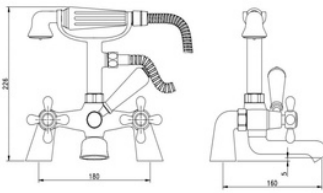

**Bath Shower Mixer
NV118**

Flow Rates:
0.5 Bar 4.8 | 1 Bar 6 | 5 Bar 9.9