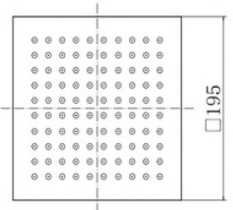

Mayfair 200mm Shower Head
NV172