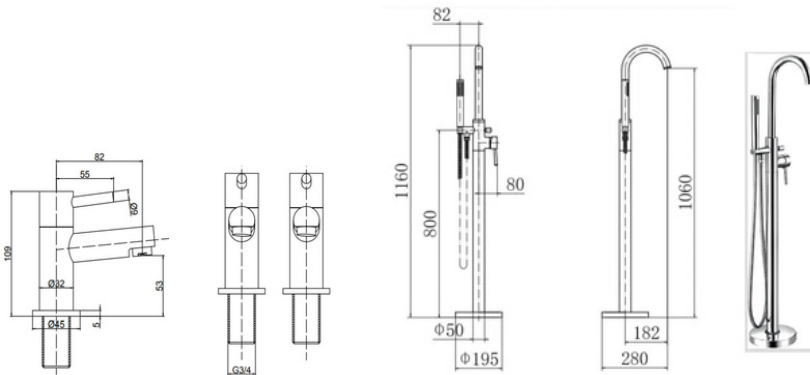

Pair Of Bath Taps NV102

Flow Rates:
0.5 Bar 4.1 | 1 Bar 5.1 | 5 Bar 8.1

Freestanding Bath Shower Mixer NV104 NV104-MB NV104-BB

Flow Rates:
0.5 Bar 11 | 1 Bar 15.5 | 5 Bar 26.7