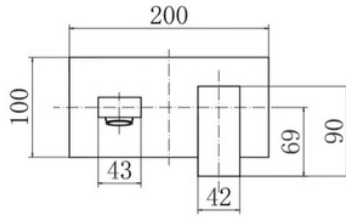

0.5 Bar 5.2 | 1 Bar 7.5 | 5 Bar 13.2

Barbican

Basin Mixer

NV020

Flow Rates:

0.5 Bar 6.8 | 1 Bar 9.5 | 5 Bar 16.1

Wall Mounted Basin Mixer

NV022