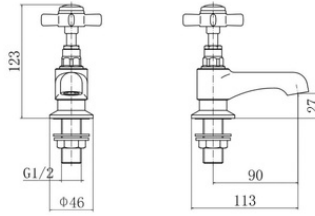

**Pair Of Basin Taps
NV128**

Flow Rates:
0.5 Bar 4.8 | 1 Bar 6 | 5 Bar 8.8