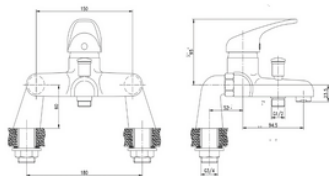

Bath Shower Mixer NV112

Flow Rates:

0.5 Bar 5 | 1 Bar 5.2 | 5 Bar 9.4

Deck Mounted Bath Filler NV110-WRAS

Flow Rates:

0.5 Bar 4.9 | 1 Bar 5.9 | 5 Bar 9.3

WRAS Approved: Yes

Deck Mounted Bath Shower Mixer NV112-WRAS

Flow Rates:

0.5 Bar 5 | 1 Bar 5.2 | 5 Bar 9.4

WRAS Approved: Yes