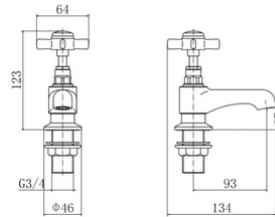

**Pair Of Bath Taps
NV130**

Flow Rates:
0.5 Bar 4.8 | 1 Bar 6.1 | 5 Bar 8.9