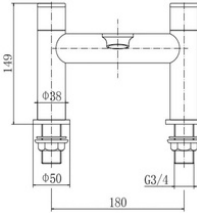

Bath Filler
NV302CP NV302MB NV302BB

Flow Rates:
0.5 Bar 10 | 1 Bar 14 | 5 Bar 24.3