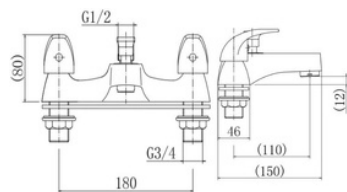

Bath Shower Mixer NV112

Flow Rates:

0.5 Bar 5 | 1 Bar 5.2 | 5 Bar 9.4

Deck Mounted Bath Filler NV110-WRAS

Flow Rates:

0.5 Bar 4.9 | 1 Bar 5.9 | 5 Bar 9.3

WRAS Approved: Yes

Deck Mounted Bath Shower Mixer NV112-WRAS

Flow Rates:

0.5 Bar 5 | 1 Bar 5.2 | 5 Bar 9.4

WRAS Approved: Yes