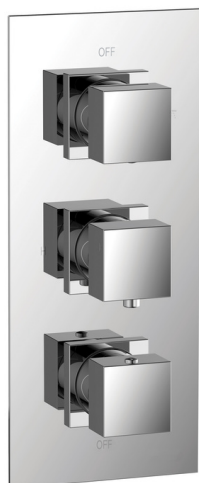

Islington Round Triple Concealed Shower Valves - Twin Outlet

Chrome
NV148
£430.00

Matt Black
NV148-MB
£470.00

Brushed Brass
NV148-BB
£490.00

Mayfair Square Triple Concealed Shower Valves - Twin Outlet

Chrome
NV144
£440.00