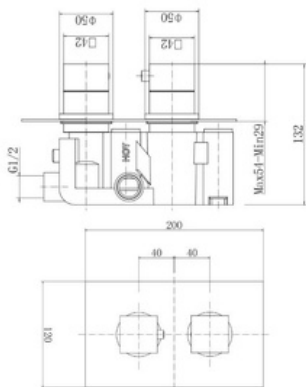

0.5 Bar 5 | 1 Bar 7.2 | 5 Bar 12.2

Westminster Thermostatic Shower Set

NV13RS

Flow Rates:

0.5 Bar 6.6 | 1 Bar 9.2 | 5 Bar 15.7

Islington Twin Concealed Valve
NV146 NV146-MB NV146-BB
 Flow Rates:
 0.5 Bar 6.8 | 1 Bar 9.5 | 5 Bar 14.3