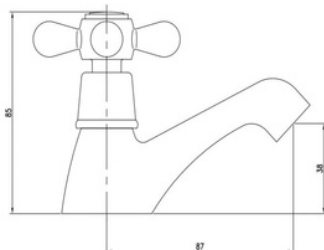

Flow Rates:

0.5 Bar 4.9 | 1 Bar 5.9 | 5 Bar 9.3

WRAS Approved: Yes

Deck Mounted Bath Shower Mixer NV112-WRAS

Flow Rates:

0.5 Bar 5 | 1 Bar 5.2 | 5 Bar 9.4

WRAS Approved: Yes

Ealing