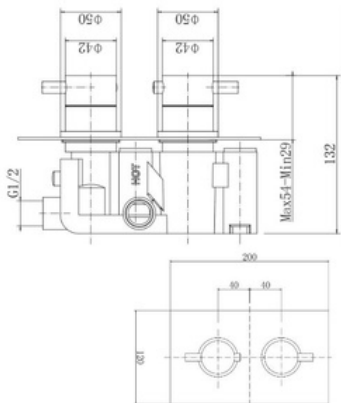

0.5 Bar 5 | 1 Bar 7.2 | 5 Bar 12.2

Westminster Thermostatic Shower Set

NV13RS

Flow Rates:

0.5 Bar 6.6 | 1 Bar 9.2 | 5 Bar 15.7

Islington Twin Concealed Valve
NV146 NV146-MB NV146-BB
 Flow Rates:
 0.5 Bar 6.8 | 1 Bar 9.5 | 5 Bar 14.3