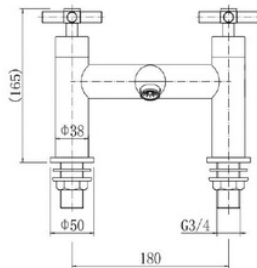

Euston

Basin Mixer

NV026

Flow Rates:

0.5 Bar 12.8 | 1 Bar 17.7 | 5 Bar 30.4

Bath Filler

NV028

Flow Rates:

0.5 Bar 19 | 1 Bar 25.5 | 5 Bar 42.2

Bath Shower Mixer

NV030

Flow Rates:

0.5 Bar 12.4 | 1 Bar 25.4 | 5 Bar 33.5