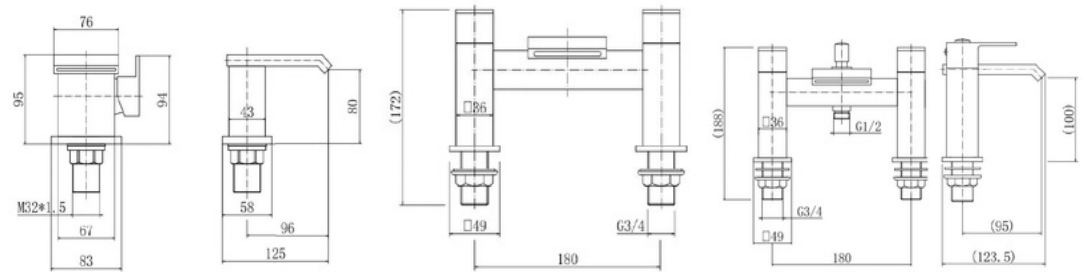

Fulham

Basin Mixer NV040

Flow Rates:
0.5 Bar 6.8 | 1 Bar 9.2 | 5 Bar 15.9

Bath Filler NV042

Flow Rates:
0.5 Bar 9.9 | 1 Bar 13.7 | 5 Bar 23.8

Bath Shower Mixer NV041

Flow Rates:
0.5 Bar 8.2 | 1 Bar 11.4 | 5 Bar 19.5