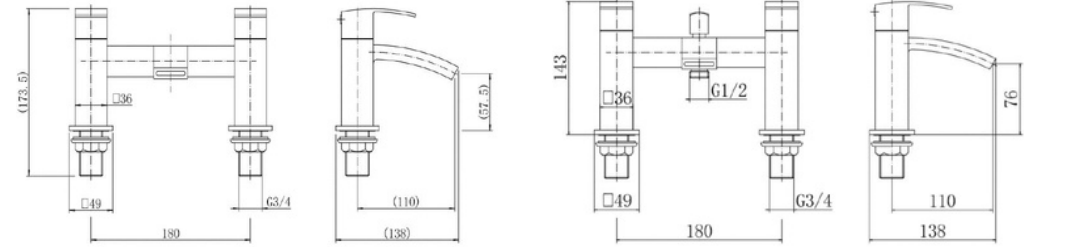

Basin Mixer NV034

Flow Rates:
0.5 Bar 9.3 | 1 Bar 12.8 | 5 Bar 22

Mini Mono Basin Mixer NV032

Flow Rates:
0.5 Bar 7.2 | 1 Bar 10.1 | 5 Bar 17.2

Tall Mono Basin Mixer NV035

Flow Rates:
0.5 Bar 8.9 | 1 Bar 12.3 | 5 Bar 20.9