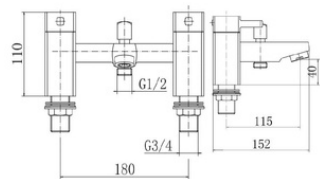

**Bath Shower Mixer
NV086**

Flow Rates:
0.5 Bar 26.7 | 1 Bar 37 | 5 Bar 63.3