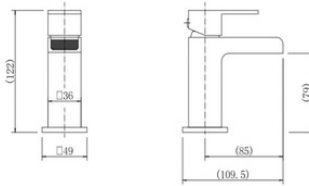

**Mini Basin Mixer
NV064**

Flow Rates:
0.5 Bar 5.3 | 1 Bar 7.2 | 5 Bar 12.3

**Bath Filler
NV068**

Flow Rates:
0.5 Bar 27.1 | 1 Bar 37.5 | 5 Bar 64.1

**Bath Shower Mixer
NV070**

Flow Rates:
0.5 Bar 26.7 | 1 Bar 36.7 | 5 Bar 63.2