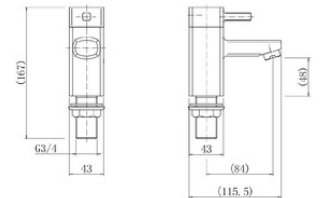

**Bath Filler
NV084**

Flow Rates:
0.5 Bar 34.7 | 1 Bar 48.4 | 5 Bar 78.5

**Bath Shower Mixer
NV086**

Flow Rates:
0.5 Bar 26.7 | 1 Bar 37 | 5 Bar 63.3

**Pair of Basin Pillar Taps
NV088**

Flow Rates:
0.5 Bar 8.7 | 1 Bar 21.1 | 5 Bar 20.8