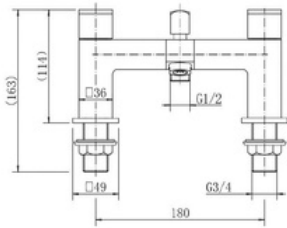

Flow Rates:

0.5 Bar 6.8 | 1 Bar 9.5 | 5 Bar 16.1

Bath Filler

NV024

Flow Rates:

0.5 Bar 9.4 | 1 Bar 13.5 | 5 Bar 21.9

Bath Shower Mixer

NV025