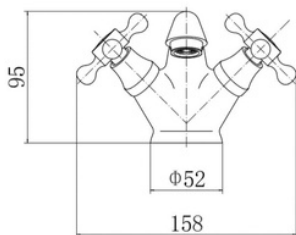

Flow Rates:

0.5 Bar 4.9 | 1 Bar 5.9 | 5 Bar 9.3

WRAS Approved: Yes

Deck Mounted Bath Shower Mixer NV112-WRAS

Flow Rates:

0.5 Bar 5 | 1 Bar 5.2 | 5 Bar 9.4

WRAS Approved: Yes

Ealing