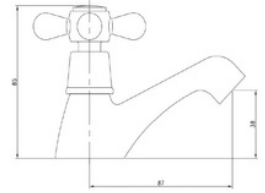

**Pair Of Bath Taps
NV112**

Flow Rates:
0.5 Bar 4.8 | 1 Bar 6.1 | 5 Bar 8.9