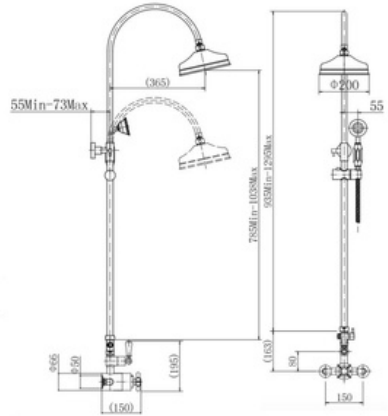

Belgravia Thermostatic Shower Set

NV138

Flow Rates:

0.5 Bar 8.6 | 1 Bar 12 | 5 Bar 21.7