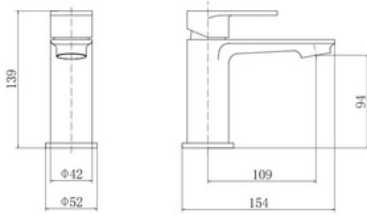

Bath Filler
NV302CP NV302MB NV302BB

Technical Data

Preston

Basin Mixer
NV300CP NV300MB NV300BB

Flow Rates:
0.5 Bar 6.1 | 1 Bar 8.2 | 5 Bar 13.8