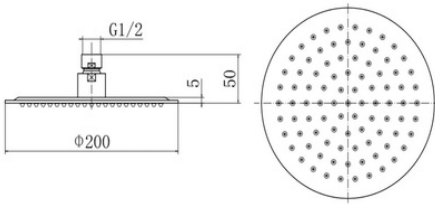

Mayfair Deluxe Slide Rail Kit
 NV167 NV167-MB NV167-BB

Islington 200mm Shower Head
 NV170

Mayfair 200mm Shower Head
 NV172

Islington 200mm Shower Head
 NV174 NV174-MB NV174-BB

Mayfair 200mm Shower Head
 NV176 NV176-MB NV176-BB