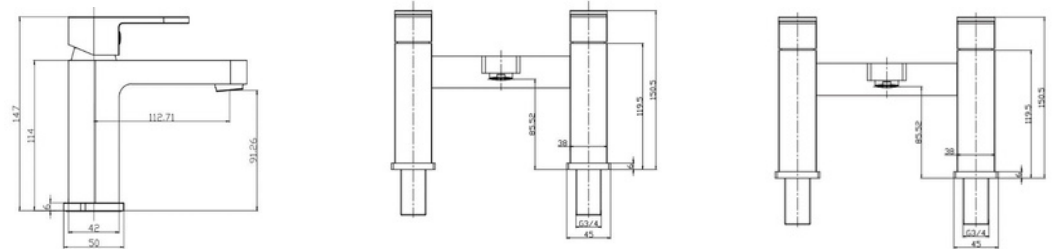

Archway

Basin Mixer

NV014

Flow Rates:

0.5 Bar 8.8 | 1 Bar 10.2 | 5 Bar 15.6

Bath Filler

NV016

Flow Rates:

0.5 Bar 6.8 | 1 Bar 9.4 | 5 Bar 16.2

Bath Shower Mixer

NV018

Flow Rates:

0.5 Bar 5.2 | 1 Bar 7.5 | 5 Bar 13.2