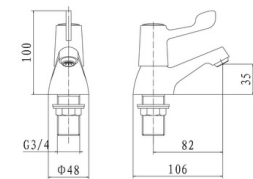

**Pair Of Bath Taps
NV232**

Flow Rates:
0.5 Bar 4.8 | 1 Bar 6.1 | 5 Bar 8.9