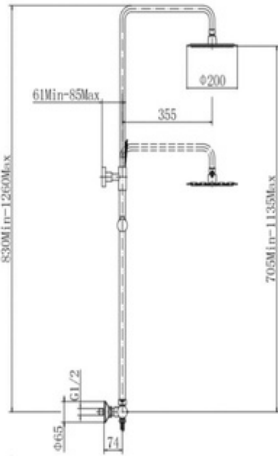

Showers

Islington Round Thermostatic Shower Set

NV134 NV134-MB NV134-BB

Flow Rates:

0.5 Bar 7.6 | 1 Bar 10.7 | 5 Bar 18.7

Mayfair Square Thermostatic Shower Set

NV136 NV136-MB NV136-BB

Flow Rates: