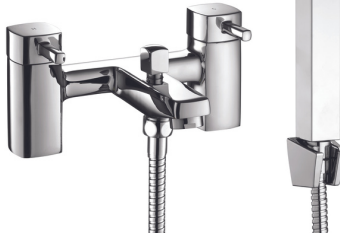

Chrome

Mono Basin Mixer
NV066
£146.00

Mini Mono Basin Mixer
NV064
£131.00

Bath Filler
NV068
£293.00

Bath Shower Mixer
NV070
£302.00

The perfect
accompaniment to a
freestanding bath

Freestanding Bath Shower Mixer
NV072
£750.00

Freestanding Bath Shower Mixer
NV072-MB
£850.00

Lambeth

A classic design in the Noveua range, Lambeth provides options for both 1 and 2 tap hole basins.

Bath Wastes on page 24

Chrome

Mono Basin Mixer
NV082
£131.00

Mini Mono Basin Mixer
NV080
£106.00

Pair of Basin Taps
NV088
£130.00

Bath Filler
NV084
£228.00

Bath Shower Mixer
NV086
£275.00

Pair of Bath Taps
NV090
£150.00

Clapham

The largest collection from Noveua, Clapham offers a range of taps to suit bathrooms of all sizes.